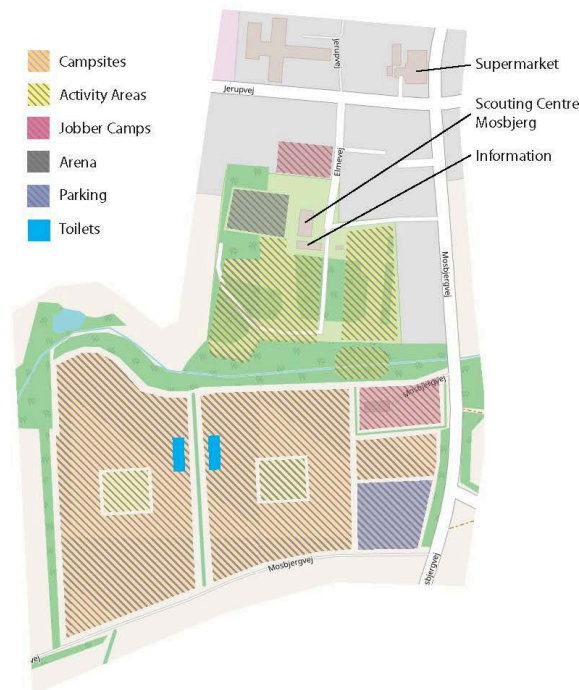

The Jamboree Site

Vendelbo Jamboree is a jamboree which focuses on guiding/scouting, outdoor activities and being together. Therefore, we will build up a whole jamboree site where you have space to build a camp and camp life together. The activities will be close to you. But you will also have a rich opportunity to explore the surroundings around Mosbjerg and Tolne villages. It is our mutual goal to give our guides/scouts, leaders and jobbers the best jamboree experience.

Group campsites: we will try to at tildele store lejrpladser, så I har god plads til telte og lejrliv.

Activity areas: All in all there will be 6 activity zones. In the zones, we offer activities within CREATIVITY, DRAFTS, ADVENTURE, TECHNOLOGY, NATURE and FOOD WORKSHOP. At the central square, by the Information, you can see which activities are open and when.

Parking: Parking is only allowed in the marked areas. Driving at the jamboree site/campsites is only allowed during arrival/departure (more information will follow)